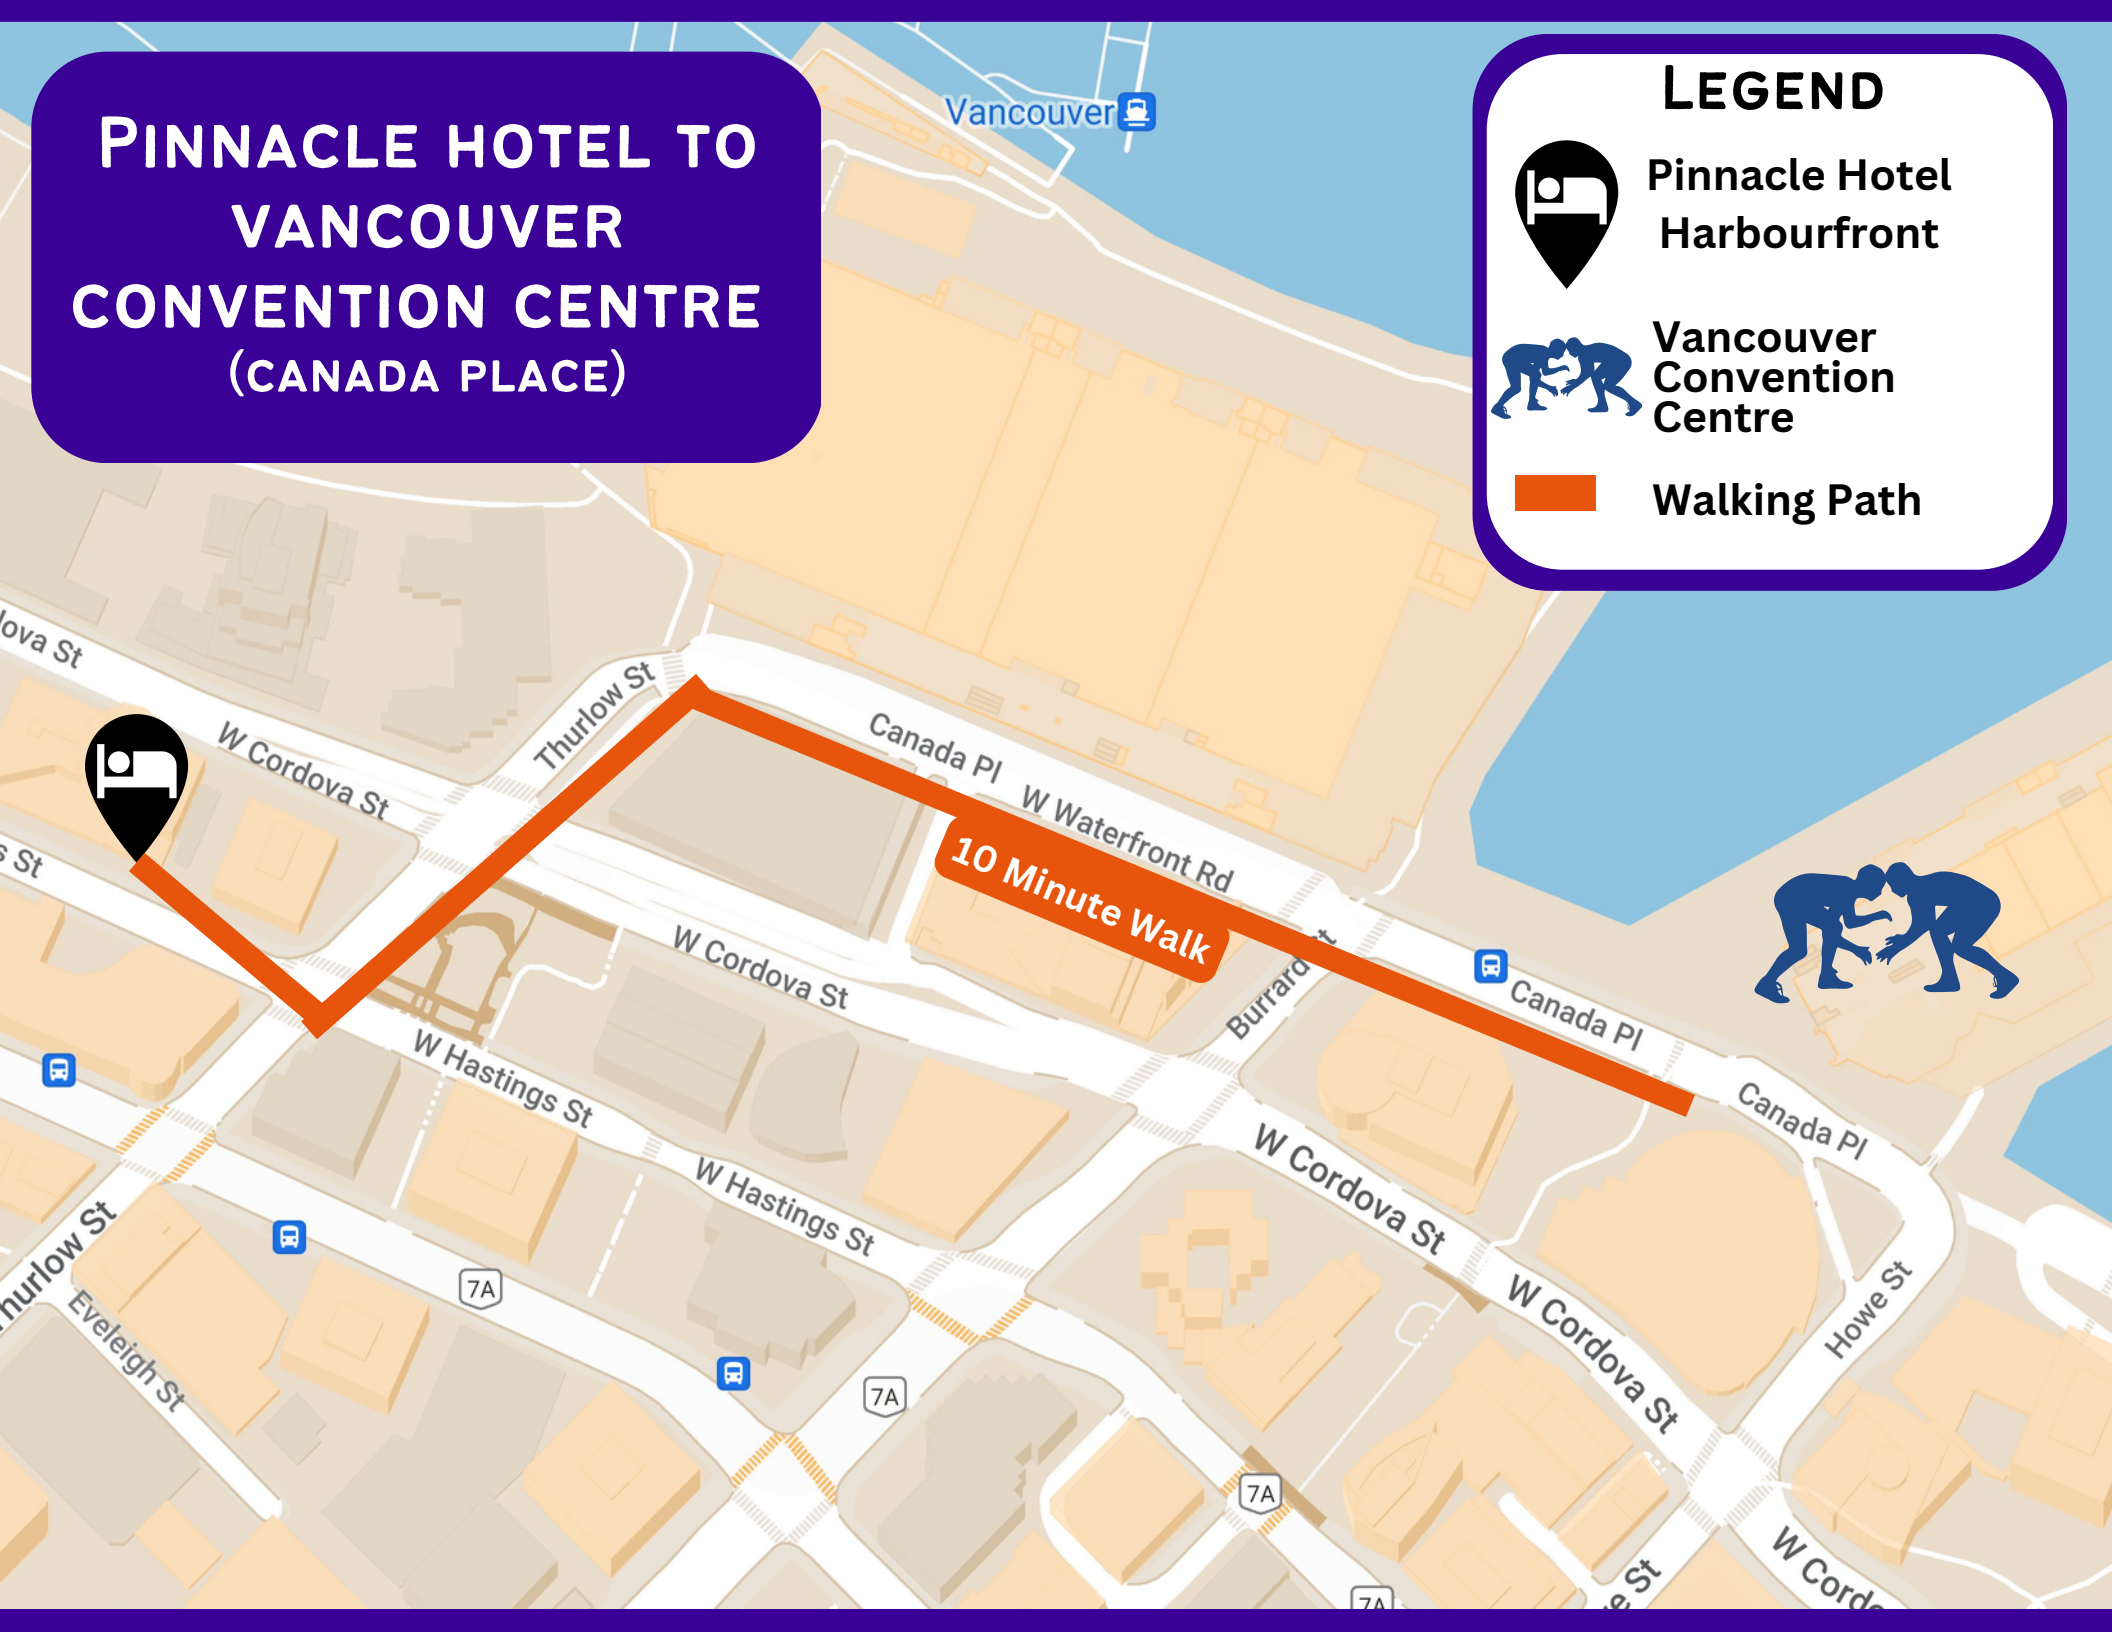

# PINNACLE HOTEL TO VANCOUVER CONVENTION CENTRE (CANADA PLACE)

## LEGEND

Pinnacle Hotel  
Harbourfront

Vancouver  
Convention  
Centre

Walking Path

10 Minute Walk

# PINNACLE HOTEL TO VANCOUVER CONVENTION CENTRE (CANADA PLACE)

- Head south on West Hastings Street
- Turn left on Thurlow Street
- Turn right on Canada Place (West Waterfront Road)
- Walk for about 5 minutes until you reach Canada Place